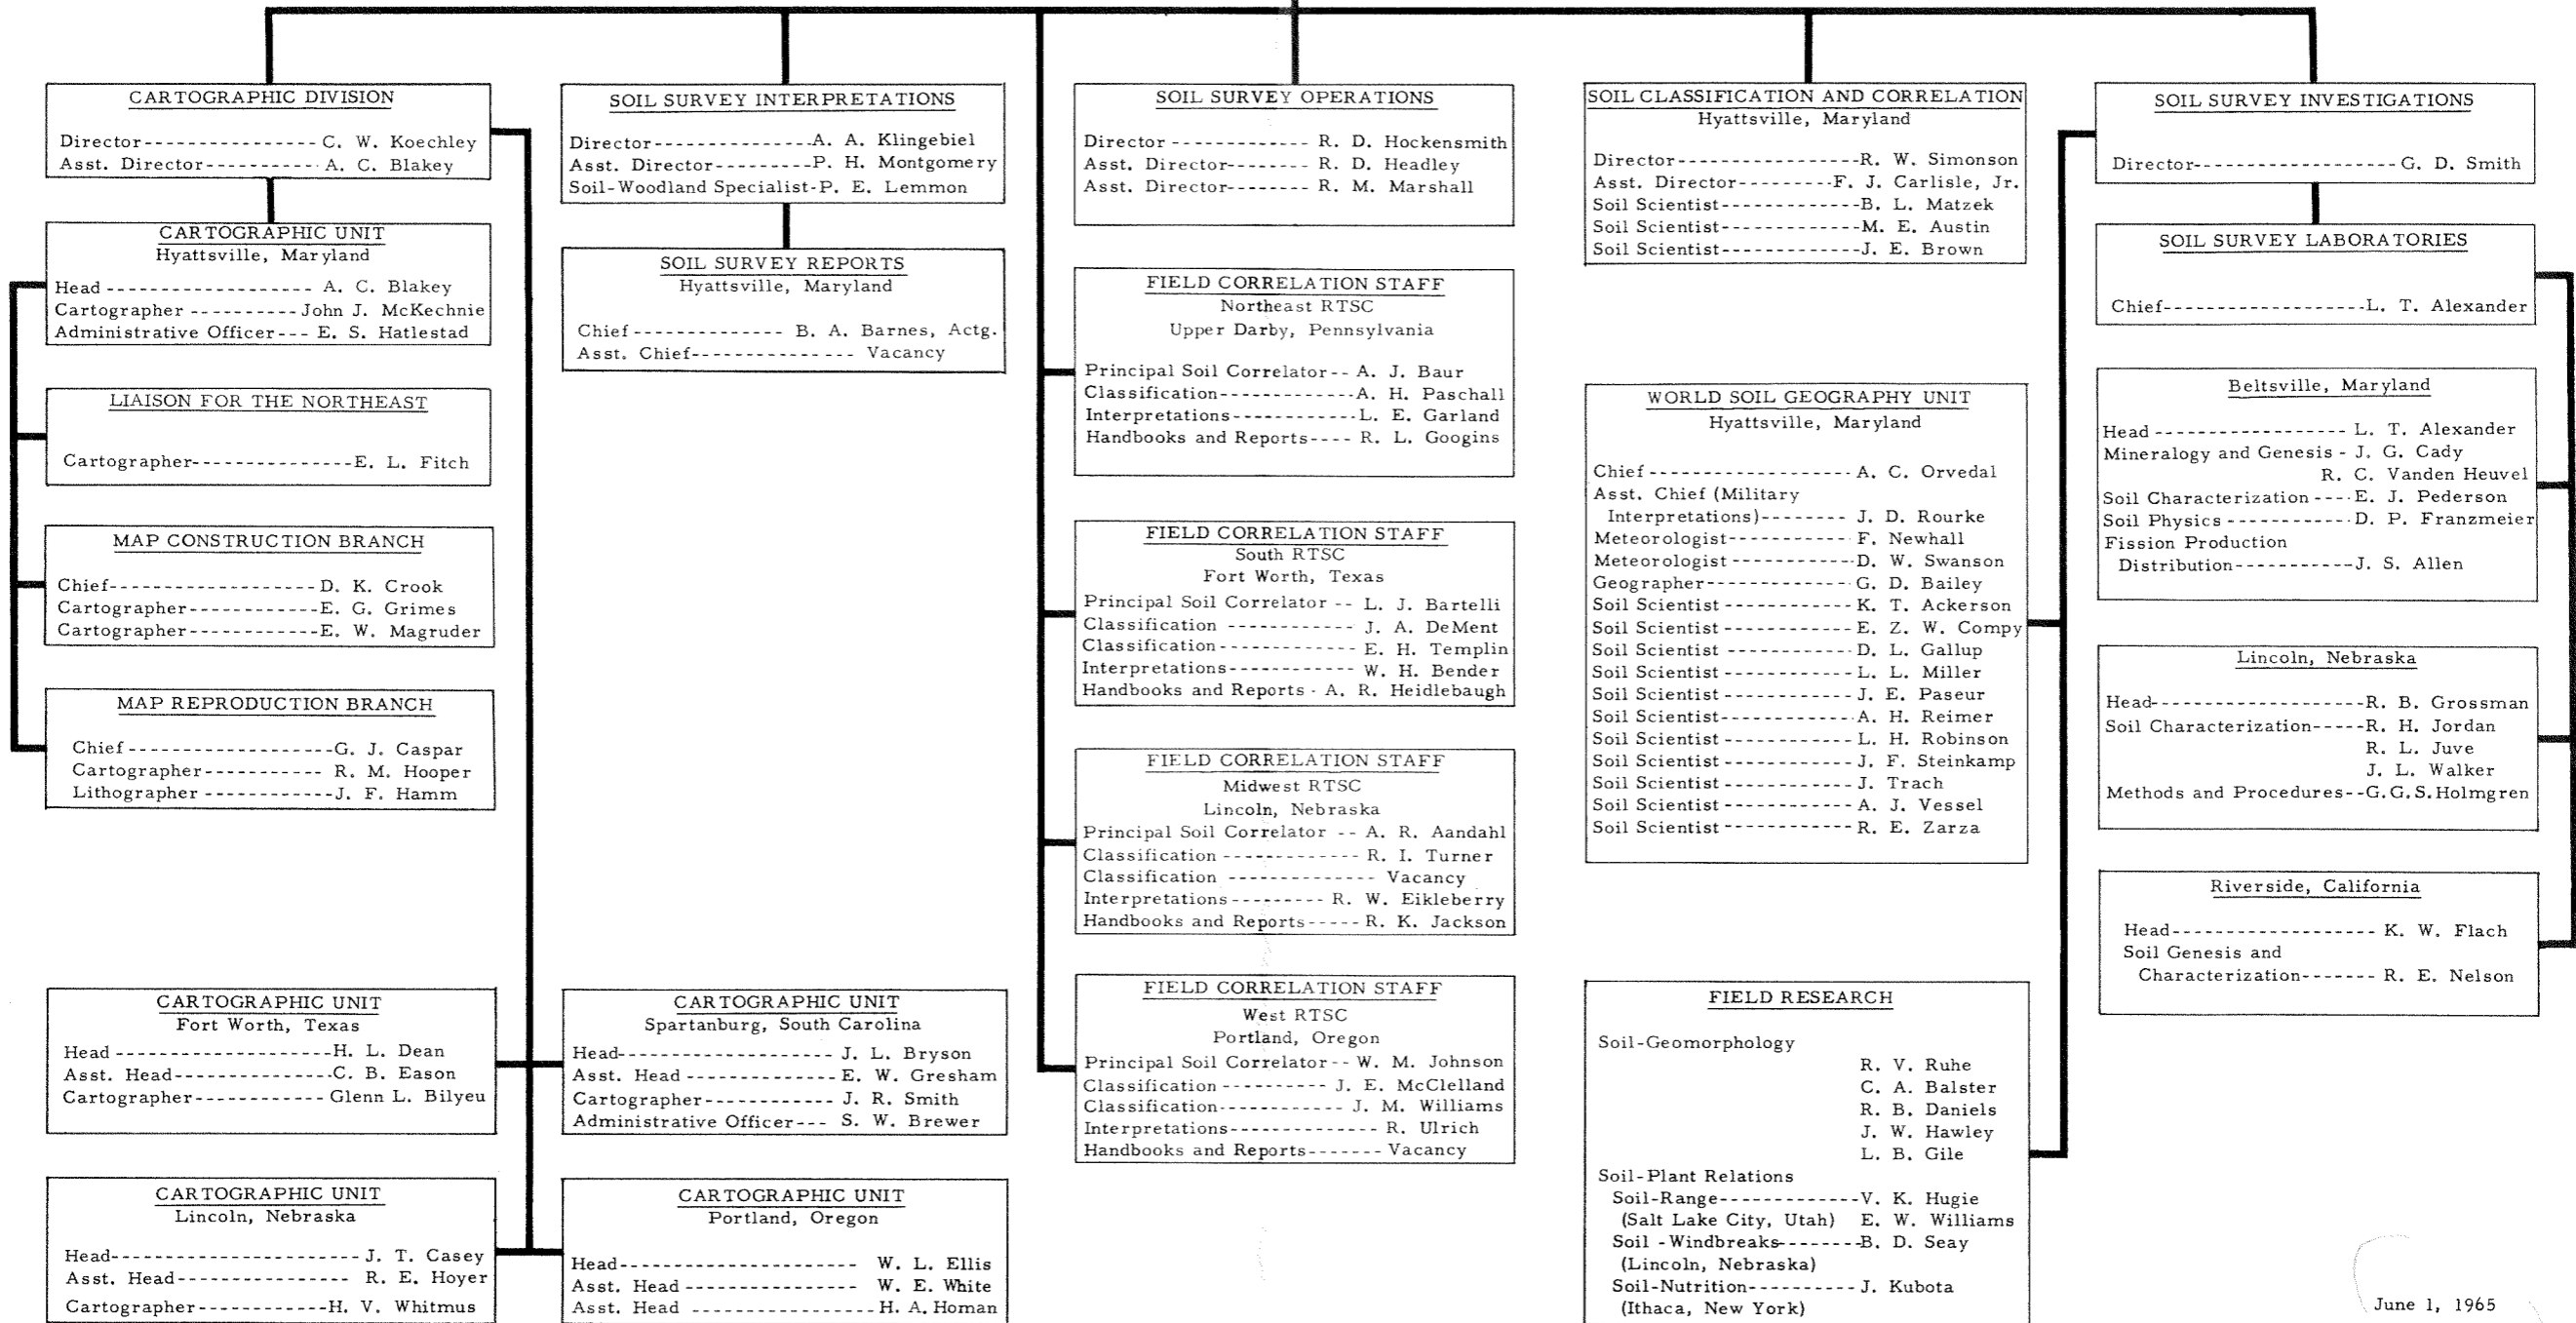

# SOIL SURVEY WASHINGTON STAFF

DEPUTY ADMINISTRATOR FOR SOIL SURVEY---CHARLES E. KELLOGG  
Assistant to the Deputy Administrator----- J. K. Ableiter

June 1, 1965